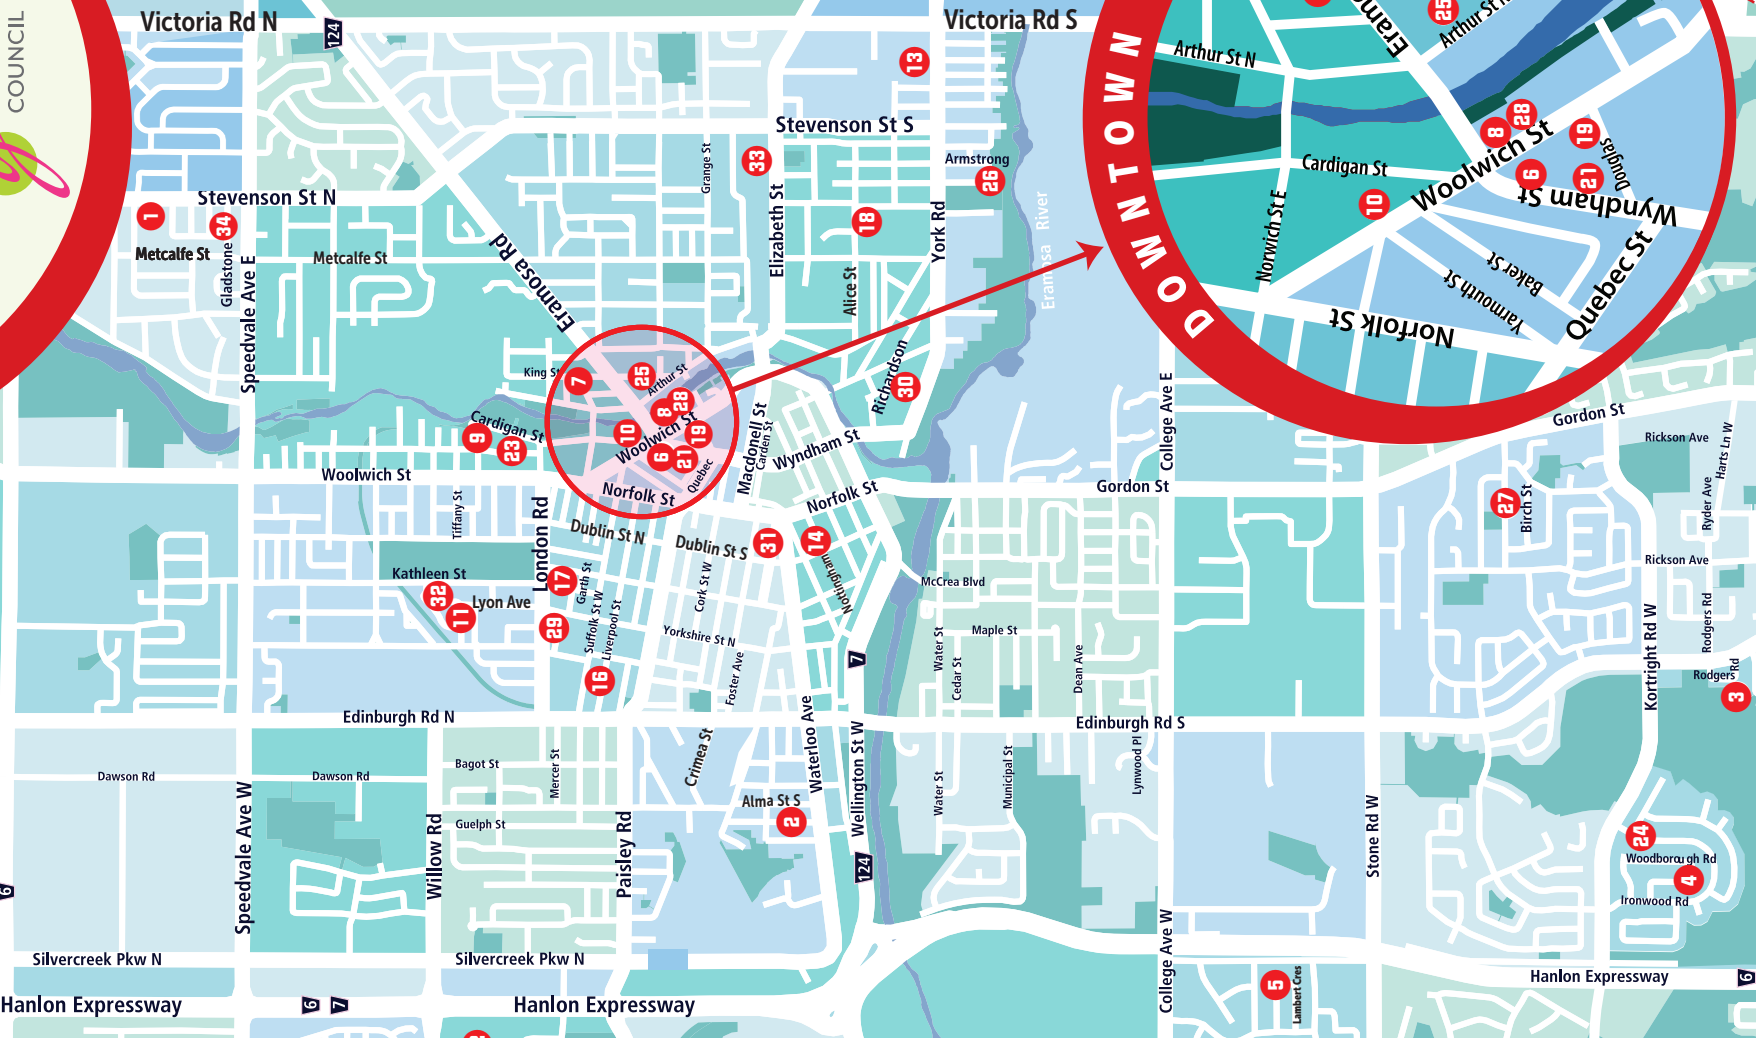

TAKE A TOUR OF ARTISTS' STUDIOS IN GUELPH

Meet artists, browse galleries, and take home wonderful memories and treasures!

GUELPH ARTS COUNCIL

1 km from Woodlawn Rd W

Wellington County Rd 39

- 1 Scott Abbott • 476 Stevenson St N
- 2 Dawn Anderson • 107 Alma St S
- 3 Grazyana Adamska • 119 Rodgers Rd
- 4 Roxana Bahrami • 63 Woodborough Rd
- 5 Natali Baird • 40 Lambert Cres
- 6 Eleni Bakopoulos • 121 Wyncham St N
- 7 Barbara Bryce • 120 King St
- 8 Christopher Cape • 129 Woolwich St, Unit B
- 9 Patti Collins • 198 Cardigan St
- 10 Laura Coultts • 476 Stevenson St N
- 11 Iris Dorton • 179 Woolwich St
- 12 Deborah Dryden • 57 Lyon Ave
- 13 Lisa Eaton • 12 Michael Pl
- 14 Nancy Farrell • 490 York Rd
- 15 Pamela Fielding • 45 Notingham St

- 15 Dennis Gaumont • 8 Chelsea Court
- 16 Eve Geister • 244 Liverpool St
- 17 Janette Hayhoe • 11 Garth St
- 18 Maeve Hind • 163 Alice St
- 19 Tiffany Horrocks • 129-B Woolwich St
- 20 Helen Hoy • 28 Douglas Street, Unit D upstairs
- 21 Gina Jacklin • 7-158 Fife Rd, Unit 7
- 22 Mary Karavos • 103 Wyncham St N, 2nd floor

- 22 Clive Lewis • 5436 Wellington Rd 39
- 23 Patricia MacDonald • 102 Cardigan St
- 24 Vicki Martin • 34 Woodborough Rd
- 25 Laurie McGaw • 28C Douglas St
- 26 Michelle Miller • 137 Arthur St N
- 27 Eric Allen Montgomery • 47 Armstrong Ave
- 28 Rosanne Morris • 103 Wyncham St N
- 29 Margaret Peter • 5 Birch St
- 30 Maria Pezzano • 123 Woolwich St, #204
- 31 Liam Reynolds • 129-B Woolwich
- 32 Anne Schnurr • 186 London Rd W
- 33 Shaaryn Seibert • 23 Richardson Street
- 34 Goldie Sherman • 244 Liverpool St
- 35 Heejung Shin • Boarding House, 6 Dublin St S
- 36 Laurie Skantzos • 120 King St
- 37 Tamara Sota • 126 Kathleen St
- 38 Amy Smania • 229 Elizabeth St
- 39 Sheila Thompson • 28 Douglas St Unit C
- 40 Suzanne Wakefield • 35 Gladstone Ave
- 41 Lyn Westfall • Boarding House, 6 Dublin St S